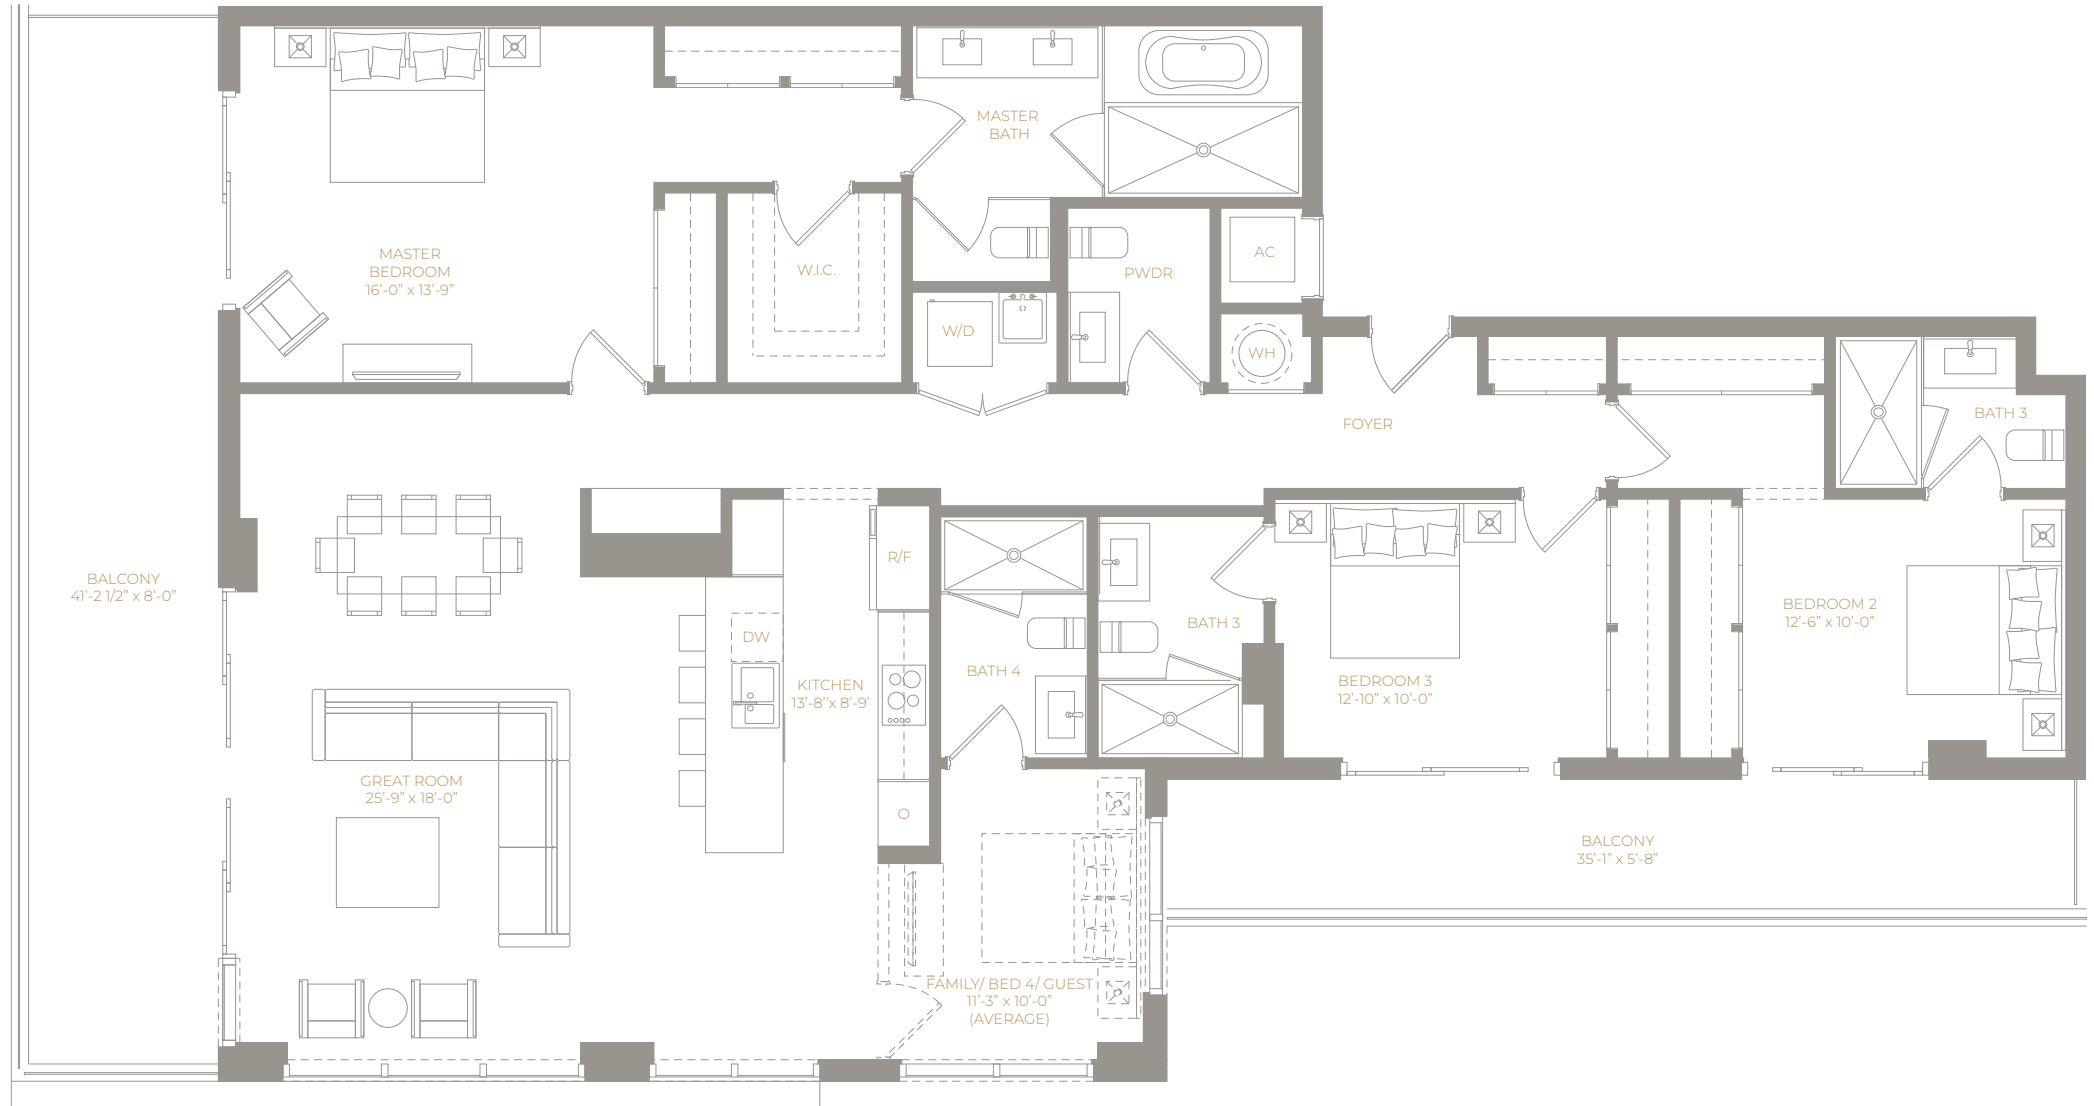

# LEVEL 7

## UNIT 701

4 Bedrooms  
/ 4.5 Bath

### AREA

Interior:  
2,200 sq. ft. / 204 m<sup>2</sup>  
Exterior:  
528 sq. ft. / 49 m<sup>2</sup>  
TOTAL:  
2,728 sq. ft. / 253 m<sup>2</sup>

WEST FACADE